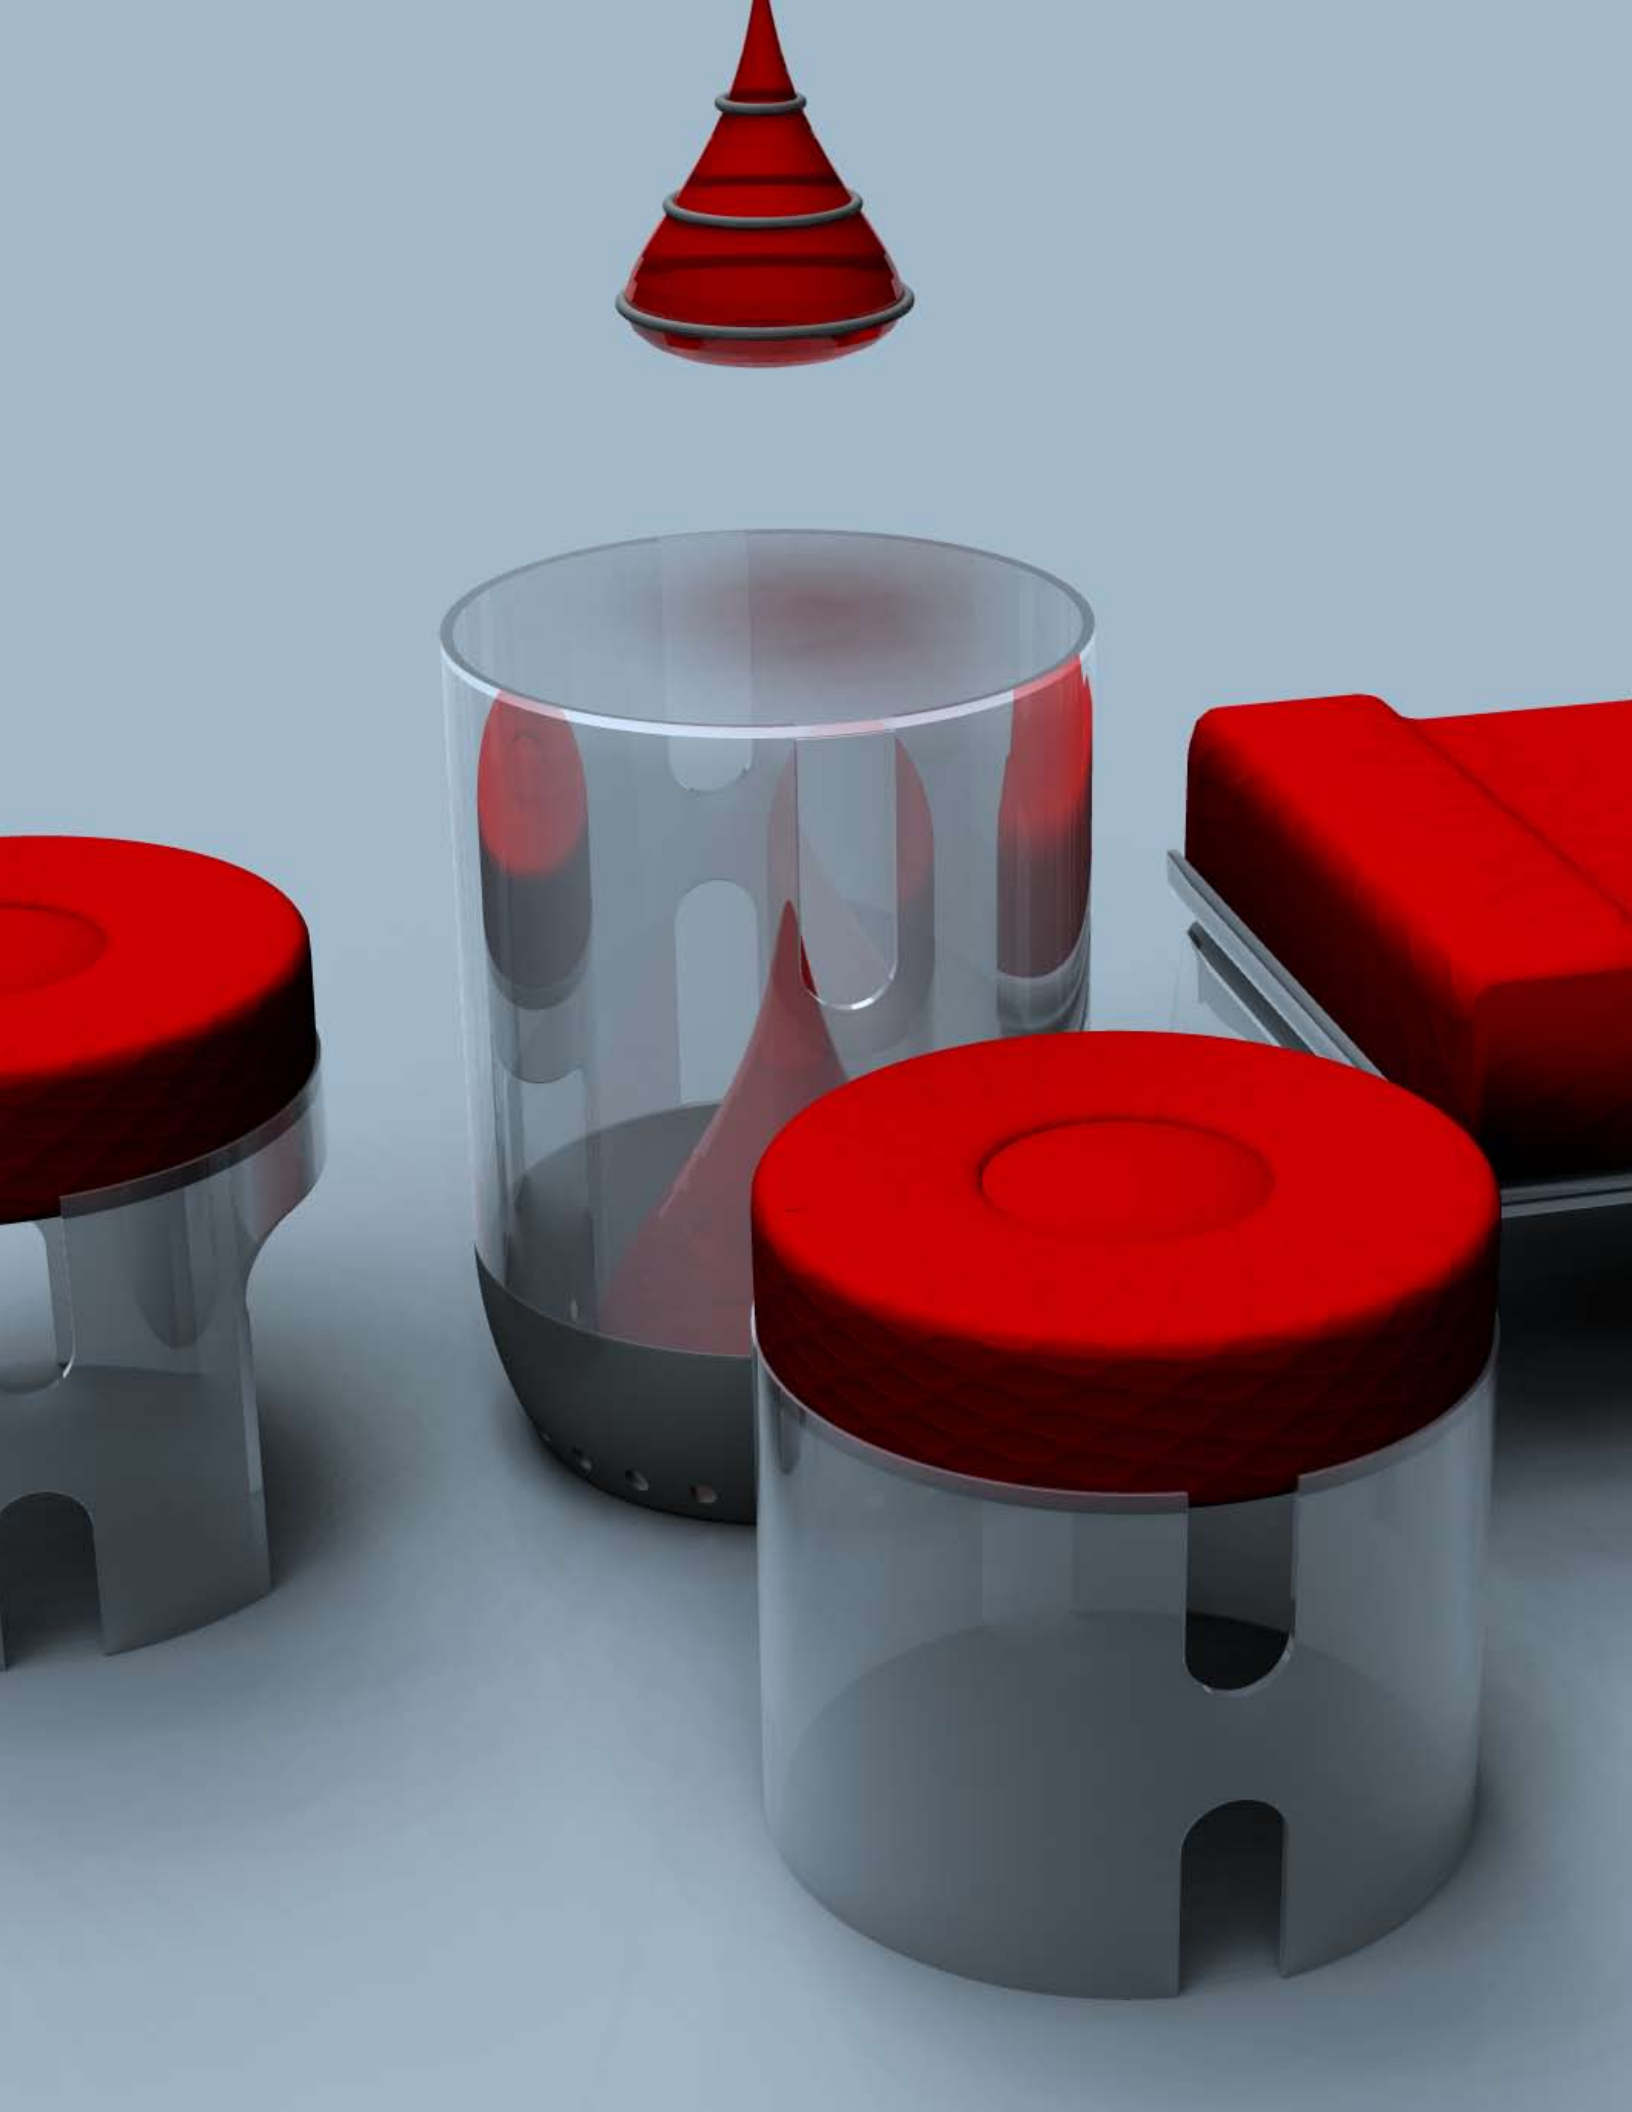

products

smoothboxchair

Furniture for the living room.

- ° tall leather chair, stretched
- ° glass and chrome conversational table
- ° double leather sofa section, 90-degree bend
- ° single leather sofa section, 90-degree inside bend
- ° double leather sofa section, straight
- ° single leather sofa section, 90-degree outside bend

seatparts

Furniture for the nightclub room.

- ° round chair, acrylic, fitted leather cushion
- ° round conversation table, acrylic, lighted aluminum base
- ° pendant lamp, handblown glass
- ° round stool, acrylic, fitted leather cushion
- ° lounge, acrylic, fitted leather cushion

bentfatspring

Shapes.

° helix, thin, tapered, 60-degree bend

° helix, medium, tapered, 60-degree
bend

° helix, fat, tapered, 30-degree bend

cutsphere

Shapes.

- ° spring
- ° summer
- ° autumn
- ° winter

° Choice of colors.

° Aluminum and handblown glass, interior light

chairdrafting

Furniture for the kitchen, bar or work-space.

- ° acrylic seat, choice of color
- ° chrome base

fruitsofthelathe

Shapes.

- ° sphere, stretched
- ° sphere, tapered
- ° sphere, punched, with lid
- ° sphere, stretched, tapered, punched, with lid
- ° sphere, stretched, tapered, bulged