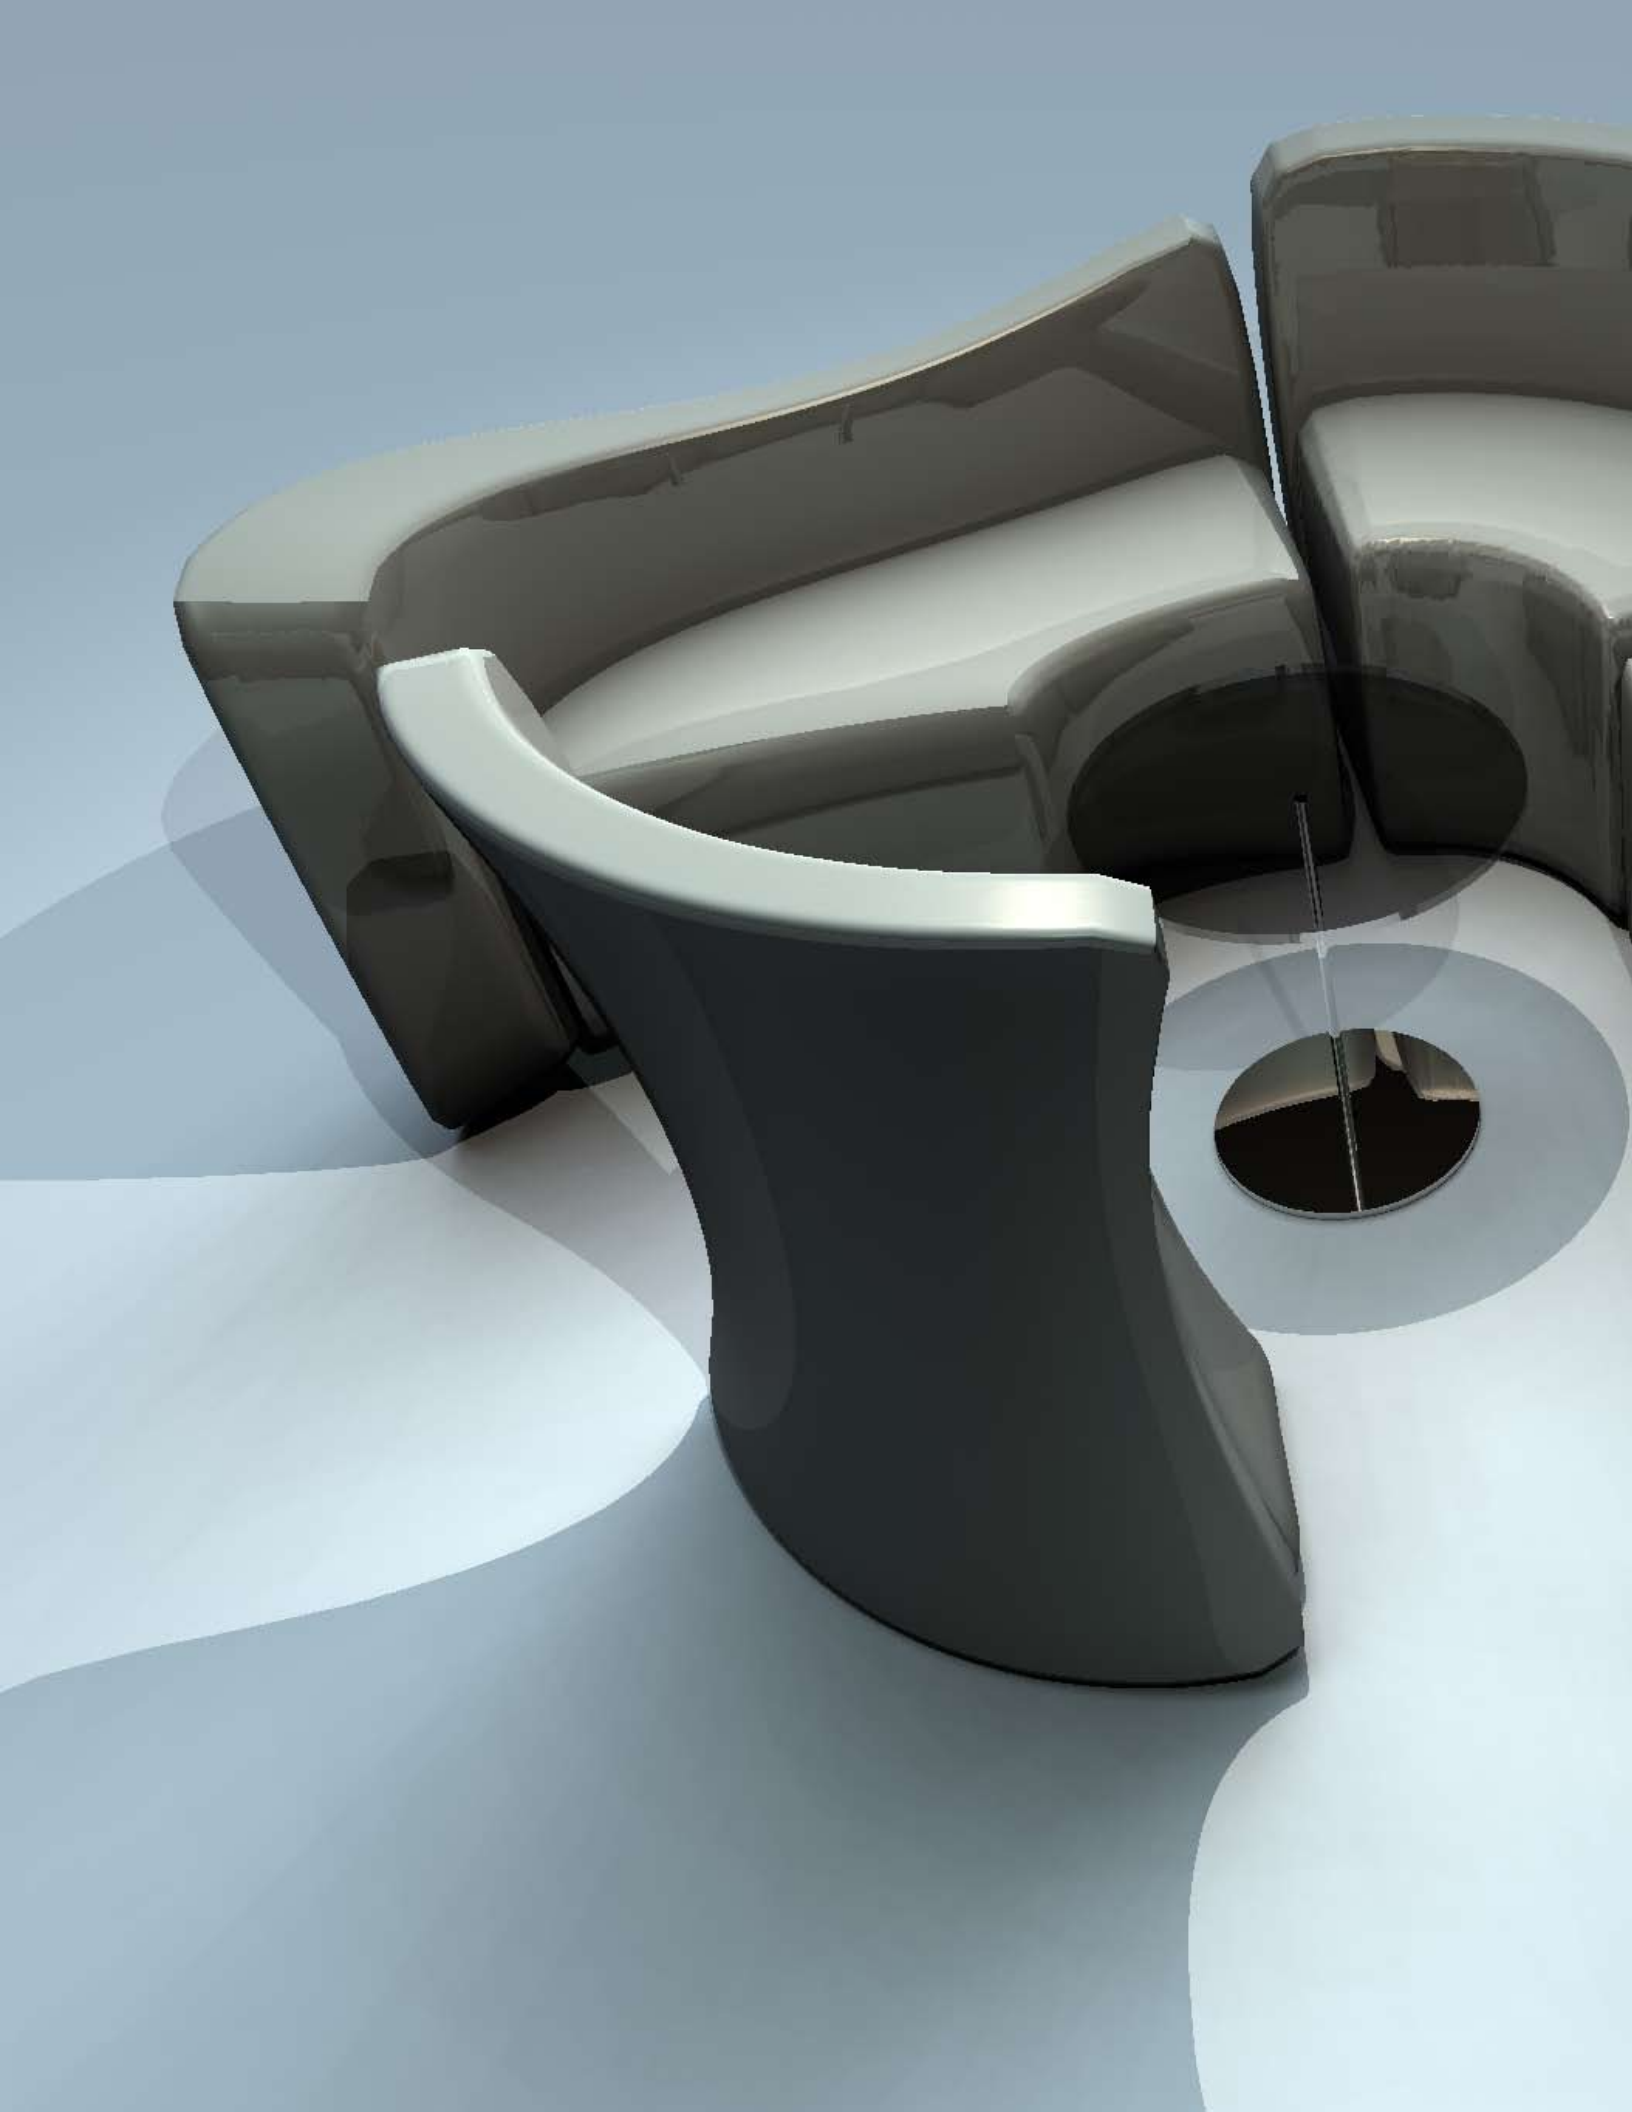

products

smoothboxchair

Furniture for the living room.

- ° tall leather chair, stretched
- ° glass and chrome conversational table
- ° double leather sofa section, 90-degree bend
- ° single leather sofa section, 90-degree inside bend
- ° double leather sofa section, straight
- ° single leather sofa section, 90-degree outside bend

seatparts

Furniture for the nightclub room.

- ° round chair, acrylic, fitted leather cushion
- ° round conversation table, acrylic, lighted aluminum base
- ° pendant lamp, handblown glass
- ° round stool, acrylic, fitted leather cushion
- ° lounge, acrylic, fitted leather cushion

bentfatspring

Shapes.

° helix, thin, tapered, 60-degree bend

° helix, medium, tapered, 60-degree
bend

° helix, fat, tapered, 30-degree bend

cutsphere

Shapes.

- ° spring
- ° summer
- ° autumn
- ° winter

° Choice of colors.

° Aluminum and handblown glass, interior light

chairdrafting

Furniture for the kitchen, bar or work-space.

- ° acrylic seat, choice of color
- ° chrome base

fruitsofthelathe

Shapes.

- ° sphere, stretched
- ° sphere, tapered
- ° sphere, punched, with lid
- ° sphere, stretched, tapered, punched, with lid
- ° sphere, stretched, tapered, bulged