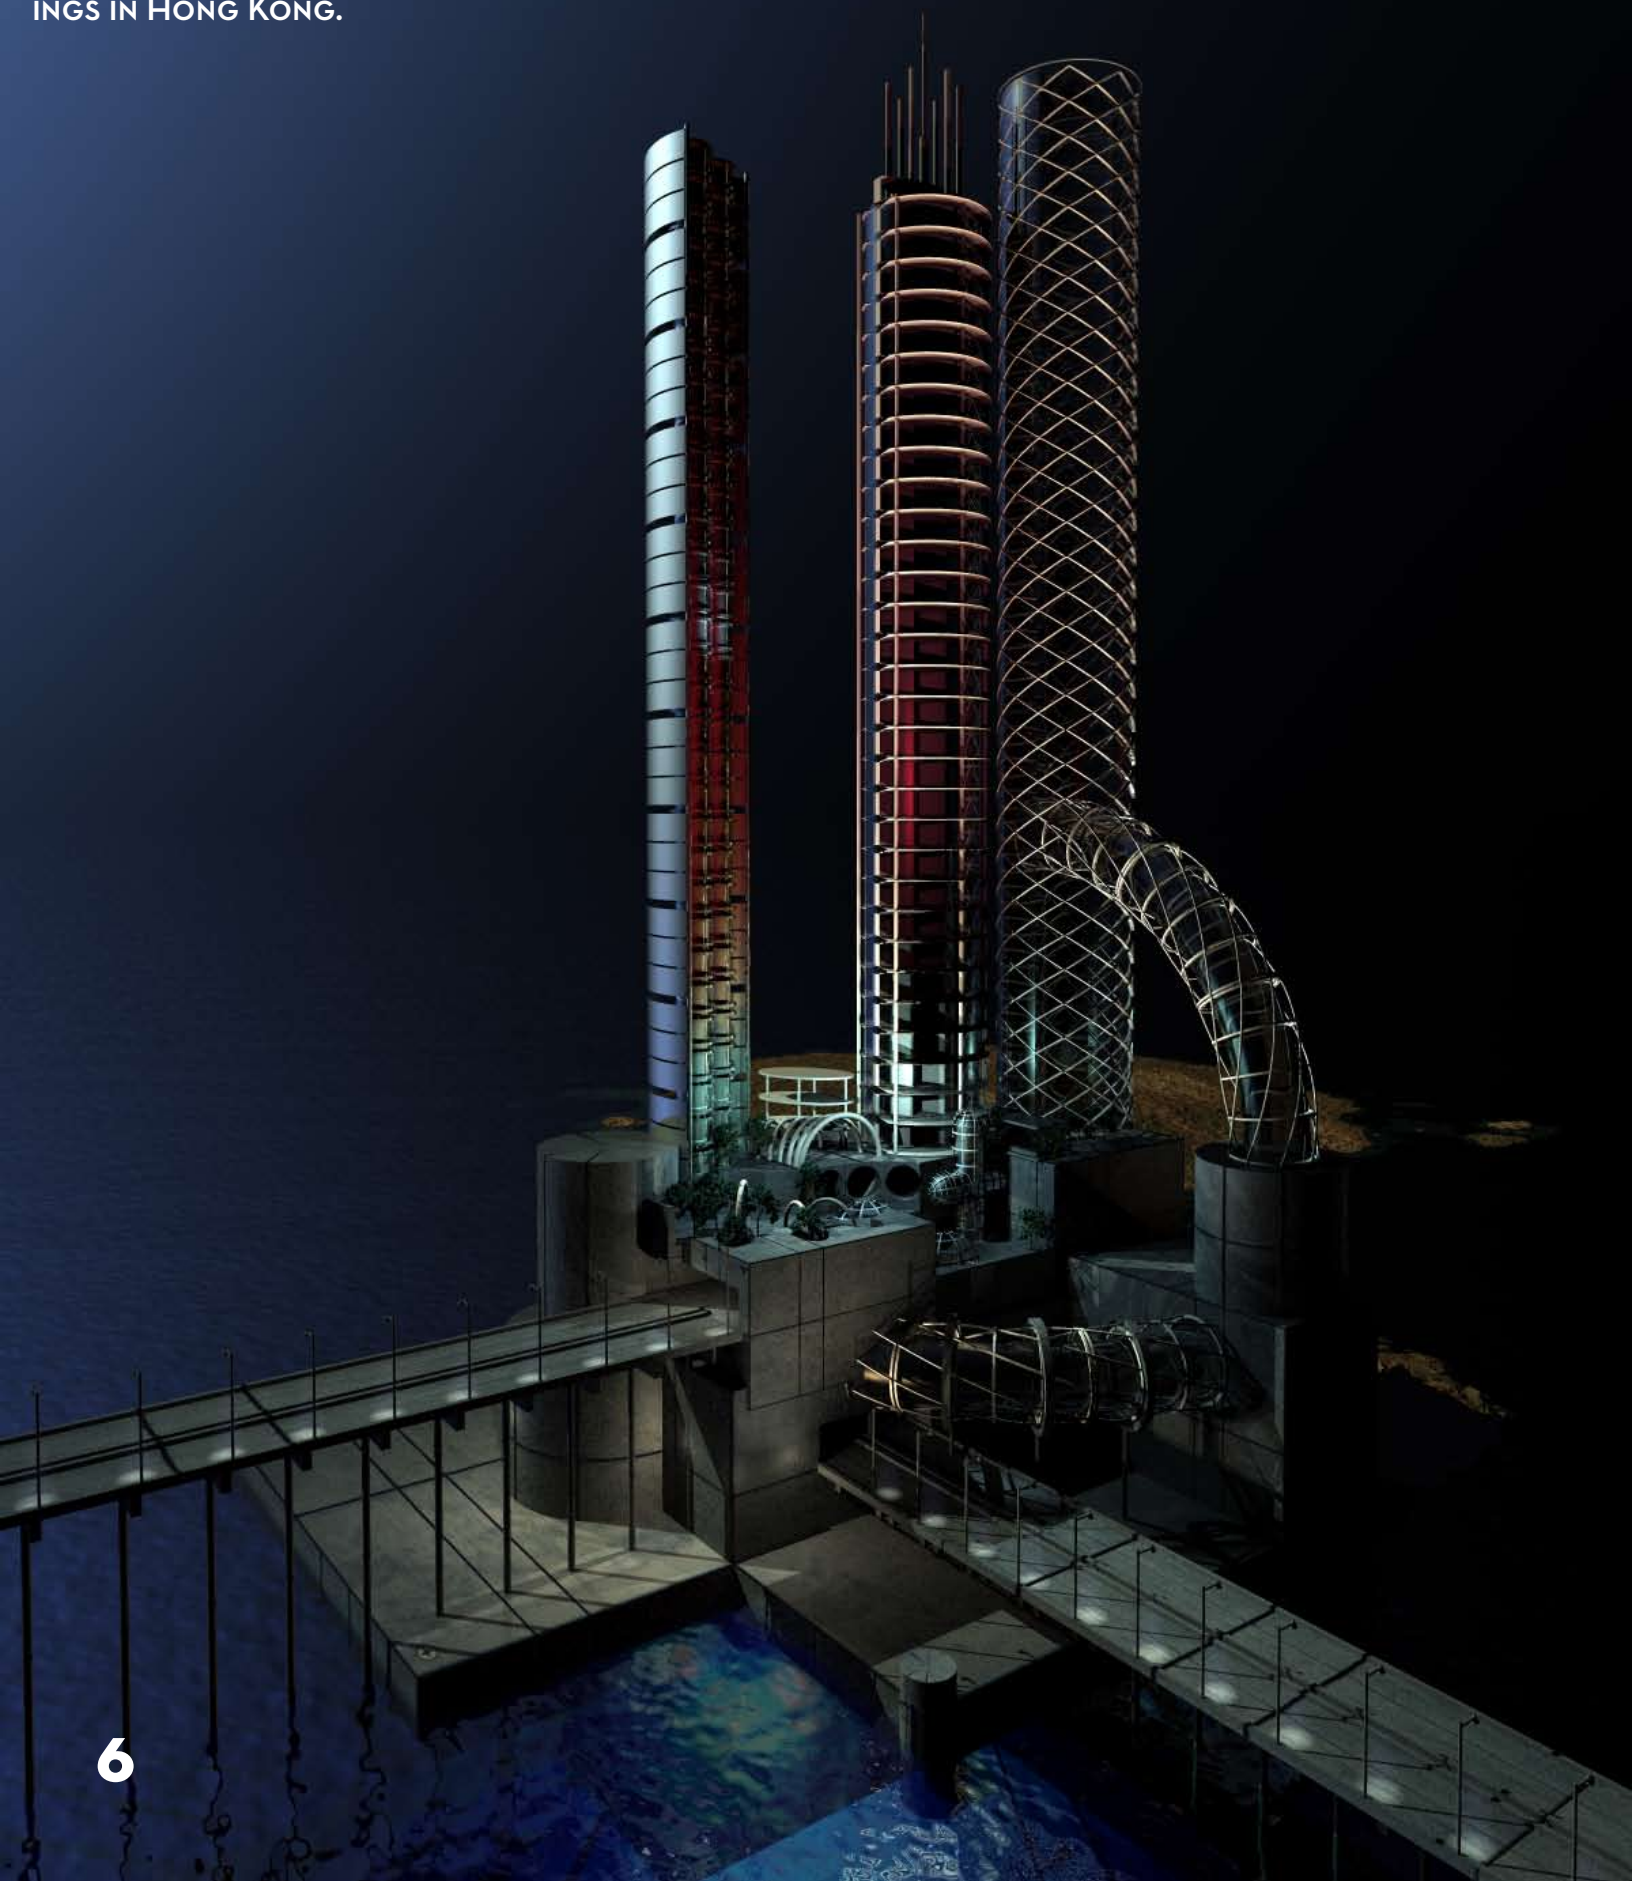

IS A COLLECTION OF BRYCE MODELS, INSPIRED BY THE MOMA EXHIBIT "TALL BUILDINGS". THERE ARE SEVERAL WHICH ARE COMPLETELY FICTICIOUS, AND SEVERAL ARE ATTEMPTS TO EMULATE SPECIFIC GEOMETRIES. SIT BACK AND MARVEL!

EDF HEADQUARTERS IS BUILT, IN PARIS, FRANCE

486FT | 148M | ARCHITECT: HENRY N. COBB | PEI COBB FREED & PARTNERS | 1995-2002

ELECTRICITÉ DE FRANCE (EDF) HEADQUARTERS

LA DÉFENCE,
PARIS, FRANCE

I DECIDED TO MAKE MY OWN ISLAND SKYSCRAPER, INSPIRED BY THE HIGHCLIFF & SUMMIT BUILDINGS IN HONG KONG.

GOOD ARCHITECTURE SHOULD
CATCH THE EYE. OK, SO I MAY
HAVE OVERSTEPPED.

30 ST. MARY AXE
THE GHERKIN. THE STUBBY
ROCKETSHIP. IT'S BUILT IN LON-
DON.

A PROPOSED DESIGN FOR THE
TIMES IN NEW YORK.

Commmute!

BRYCE MODELS WITH CARRARA BITS AND PHOTOSHOP