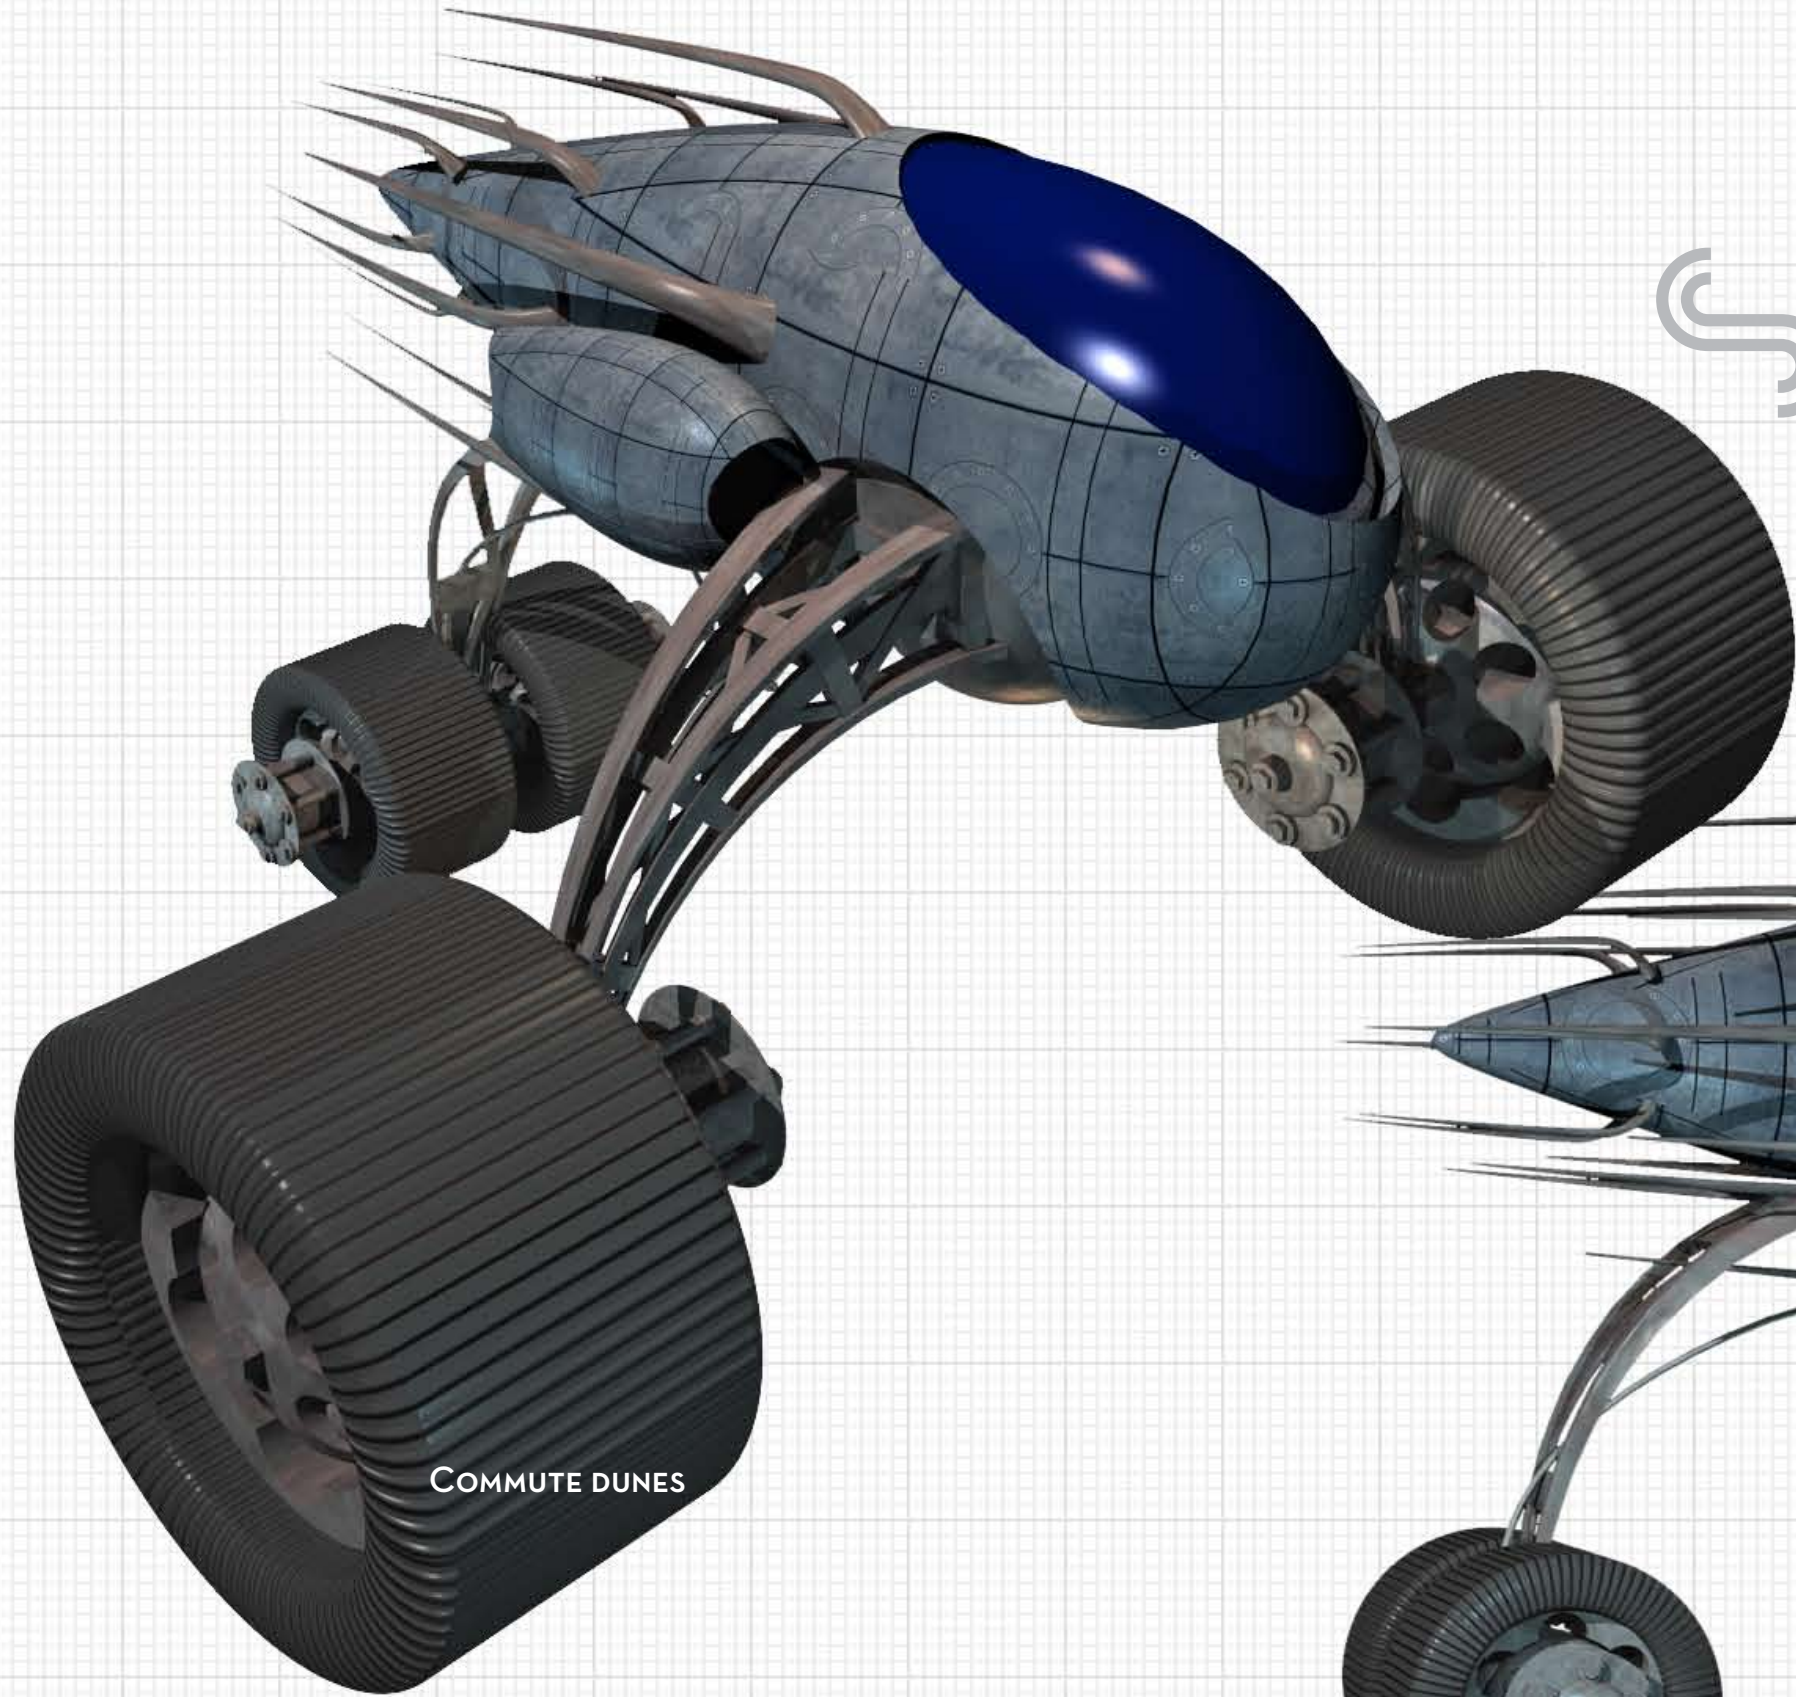

IS A COLLECTION OF BRYCE MODELS, INSPIRED BY THE MOMA EXHIBIT "TALL BUILDINGS". THERE ARE SEVERAL WHICH ARE COMPLETELY FICTICIOUS, AND SEVERAL ARE ATTEMPTS TO EMULATE SPECIFIC GEOMETRIES. SIT BACK AND MARVEL!

GOOD ARCHITECTURE SHOULD
CATCH THE EYE. OK, SO I MAY
HAVE OVERSTEPPED.

30 ST. MARY AXE
THE GHERKIN. THE STUBBY
ROCKETSHIP. IT'S BUILT IN LON-
DON.

A PROPOSED DESIGN FOR THE
TIMES IN NEW YORK.

Commmute!

BRYCE MODELS WITH CARRARA BITS AND PHOTOSHOP

COMMUTE SNOW

SUPER SERAMBLER

COMMUTE DUNES

COMMUTE AQUEOUS

hydra-scootum