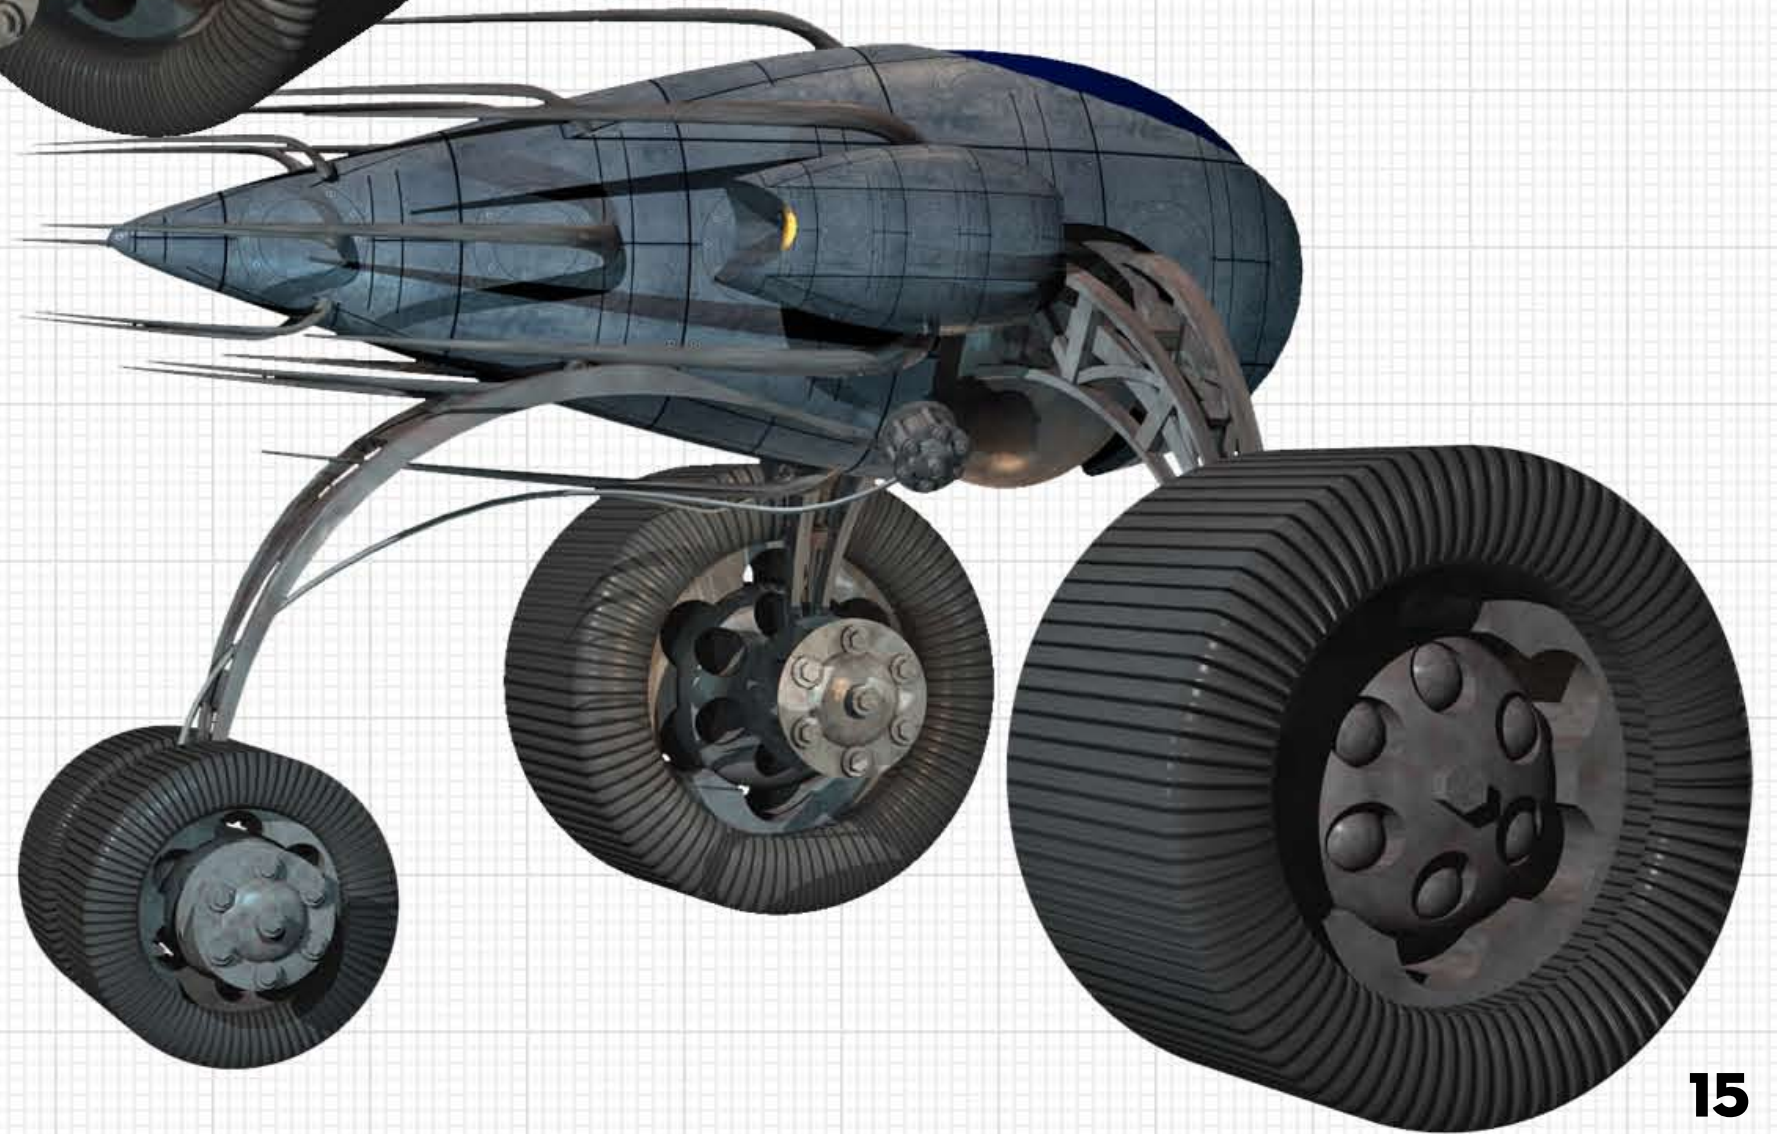

SUPER SERAMBLER

COMMUTE DUNES