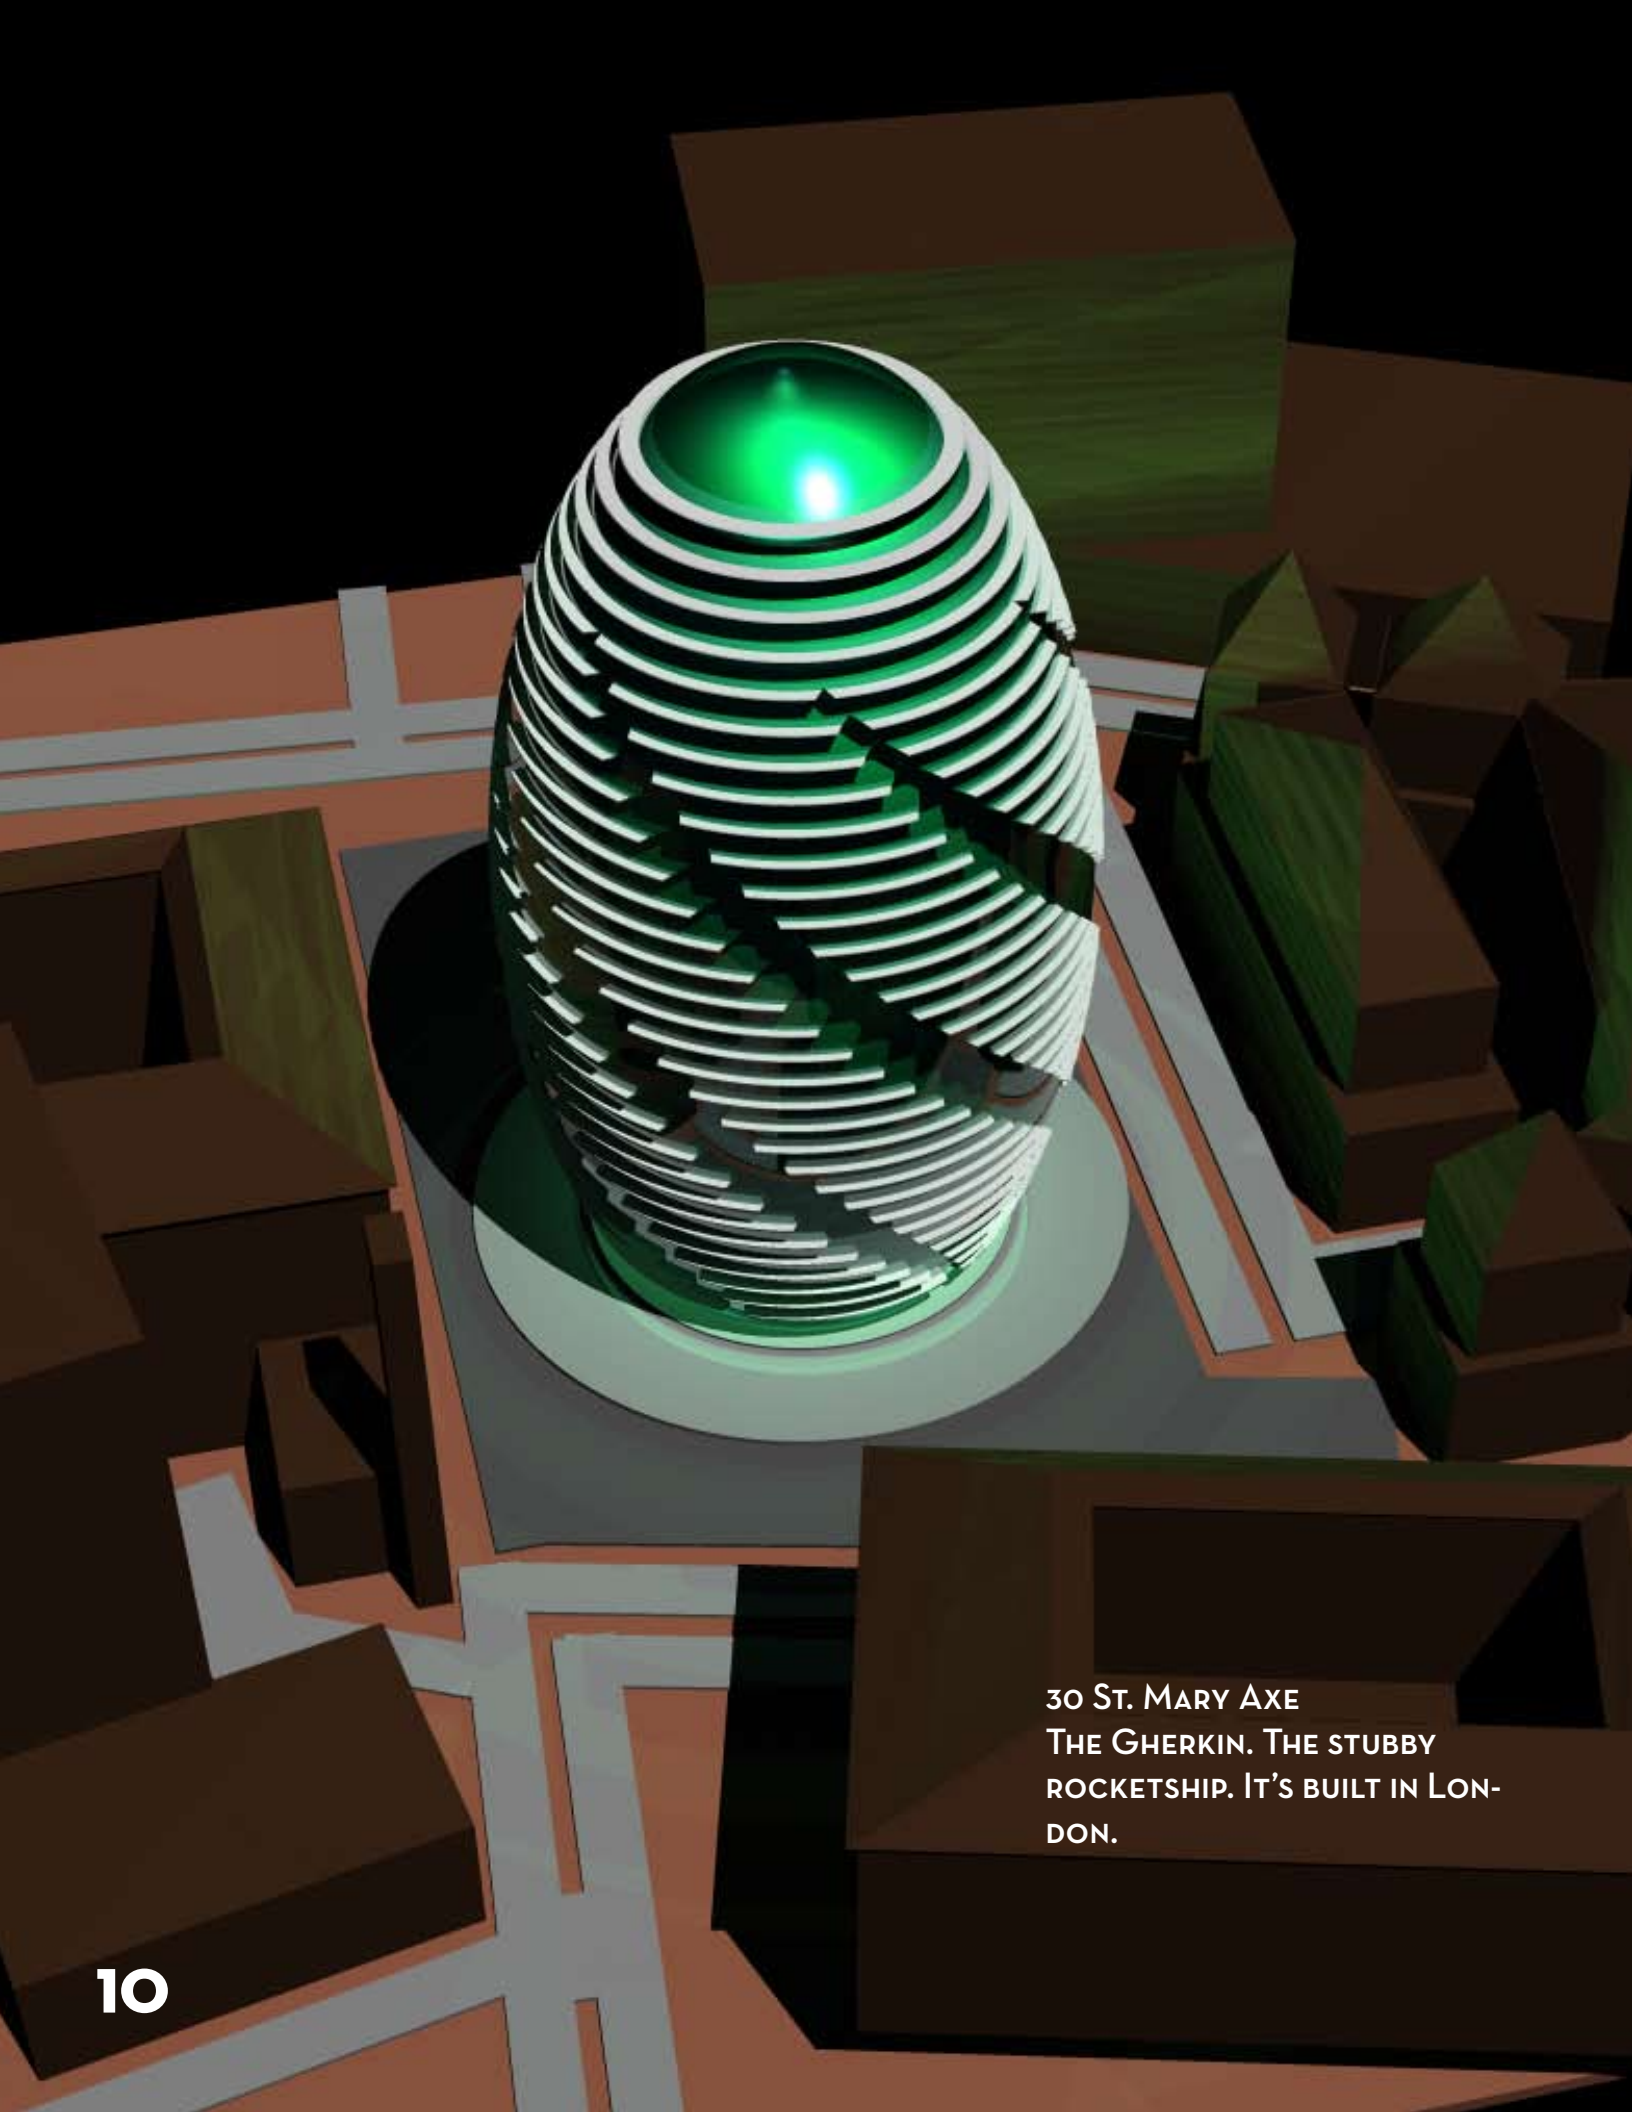

A PROPOSED DESIGN FOR THE
TIMES IN NEW YORK.

30 ST. MARY AXE
THE GHERKIN. THE STUBBY
ROCKETSHIP. IT'S BUILT IN LON-
DON.