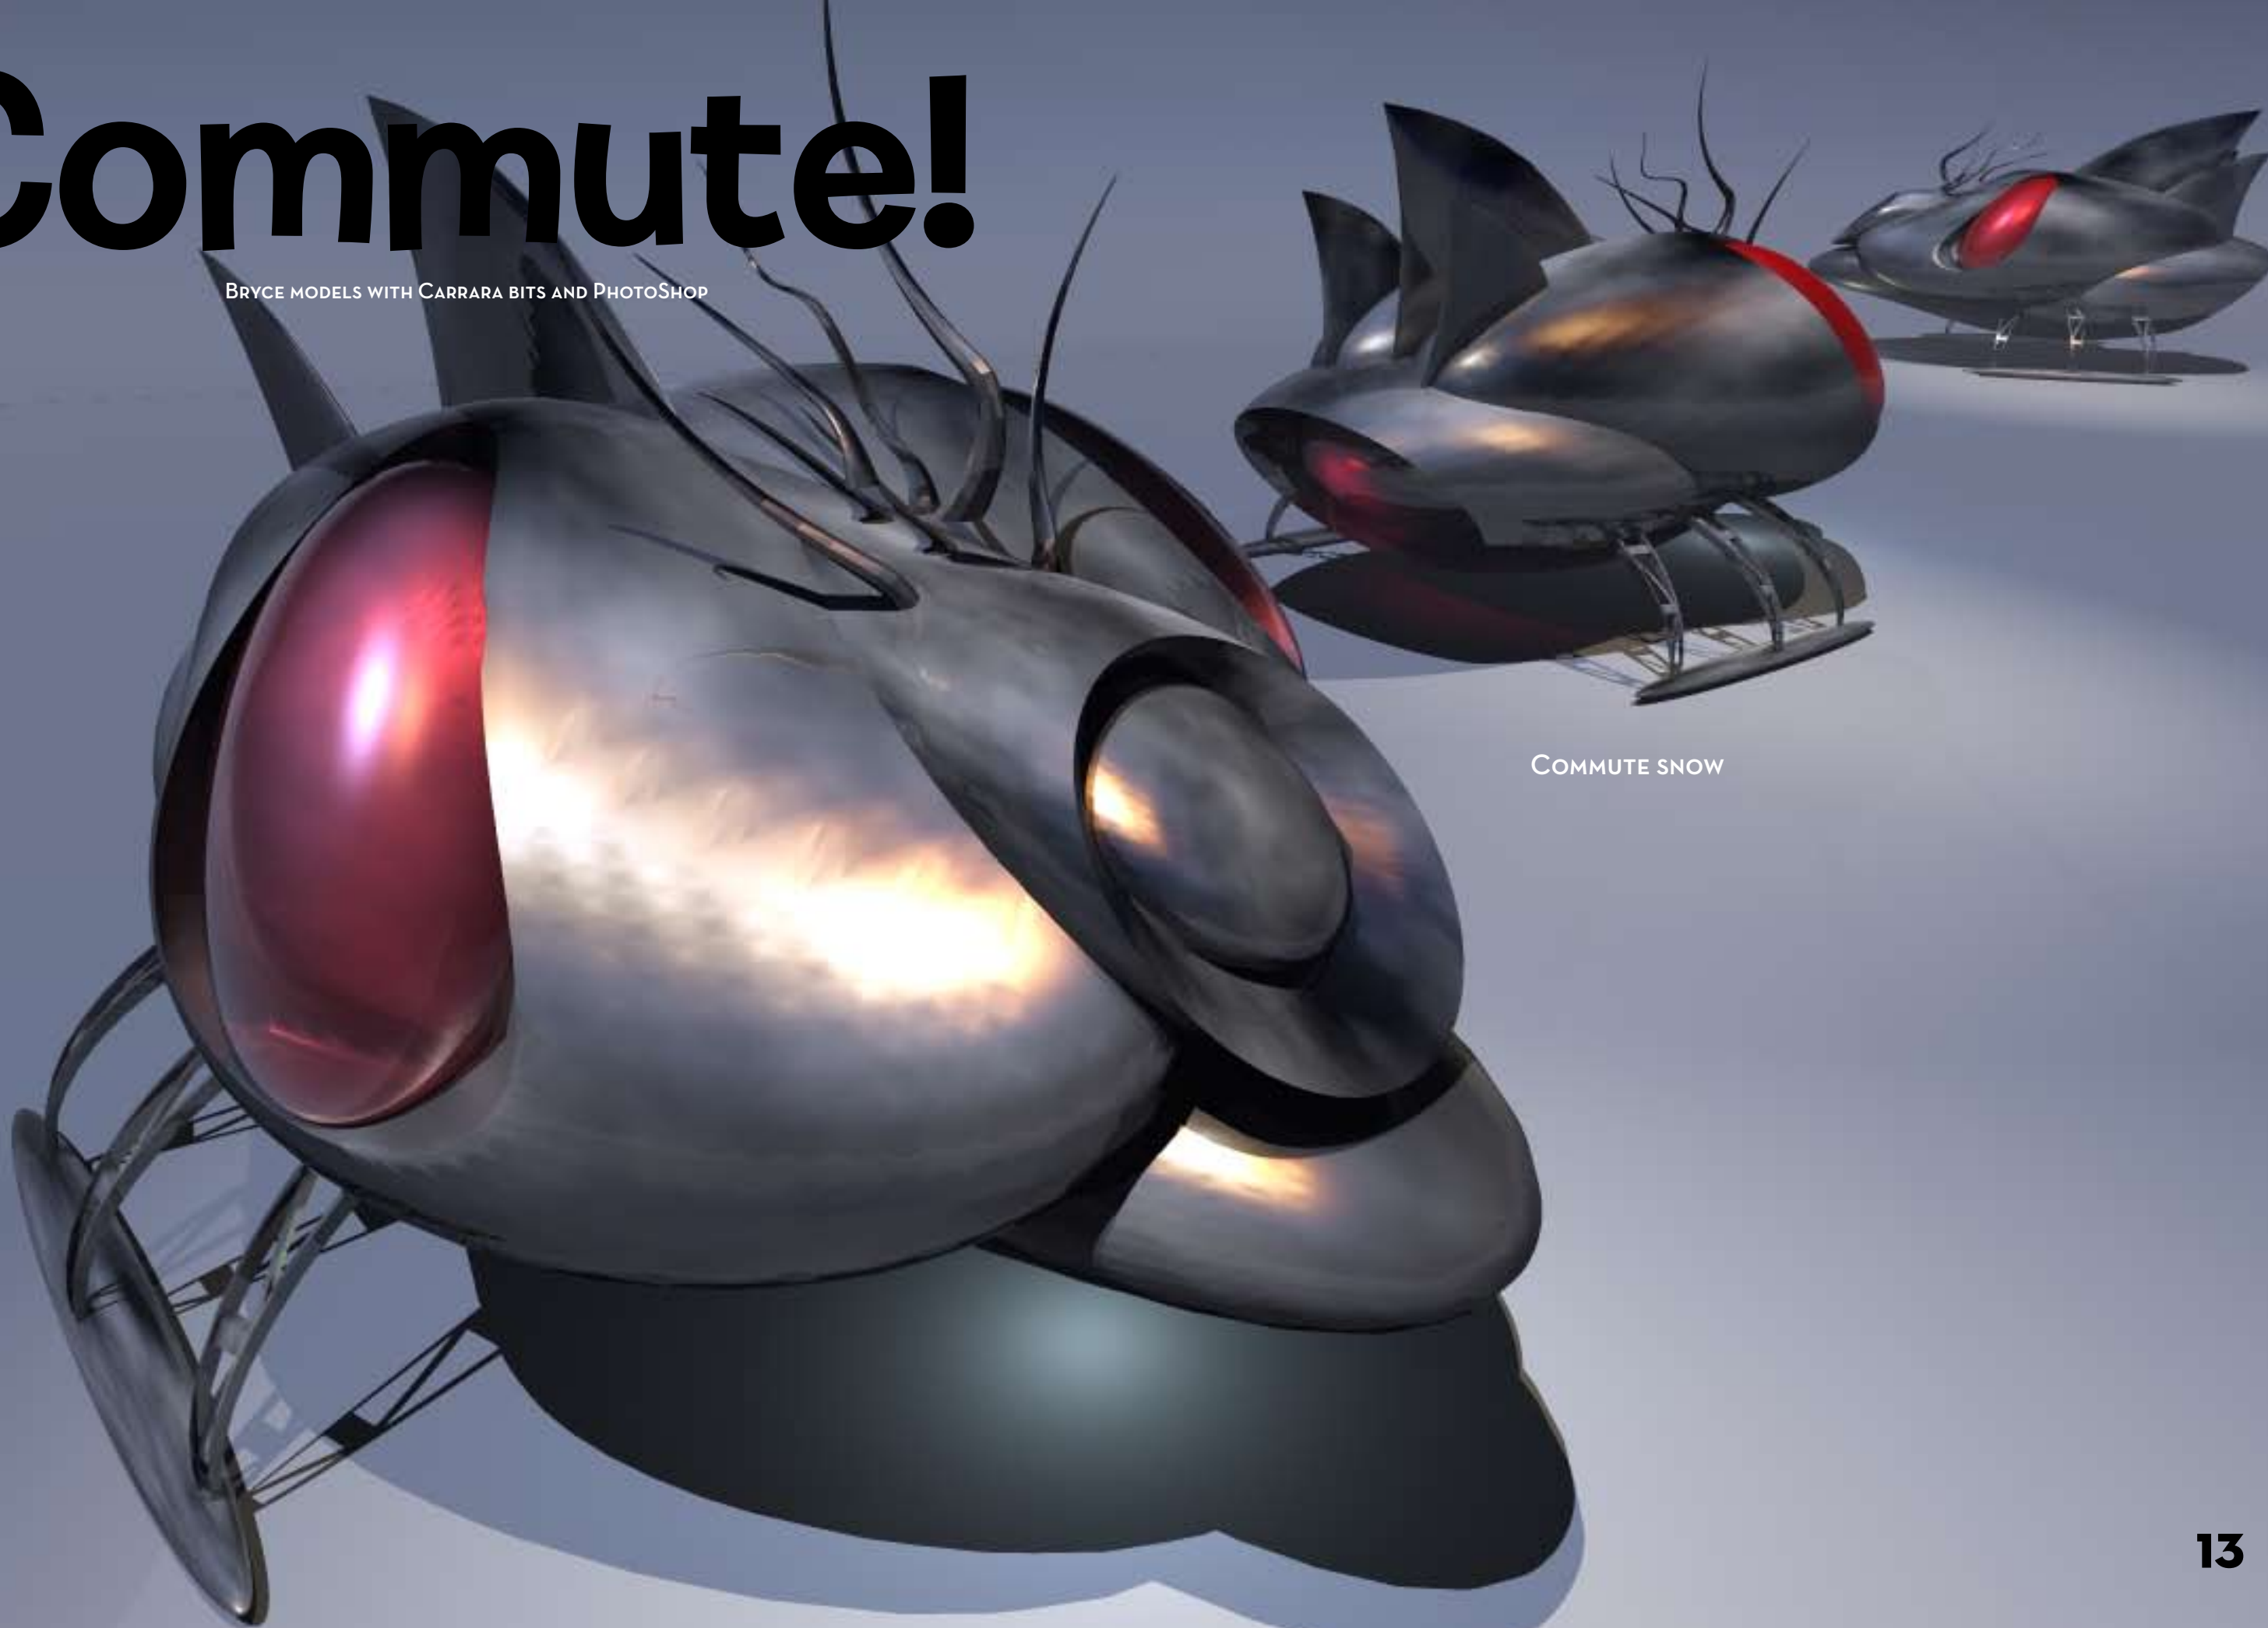

GOOD ARCHITECTURE SHOULD
CATCH THE EYE. OK, SO I MAY
HAVE OVERSTEPPED.

30 ST. MARY AXE
THE GHERKIN. THE STUBBY
ROCKETSHIP. IT'S BUILT IN LON-
DON.

A PROPOSED DESIGN FOR THE
TIMES IN NEW YORK.

Commmute!

BRYCE MODELS WITH CARRARA BITS AND PHOTOSHOP