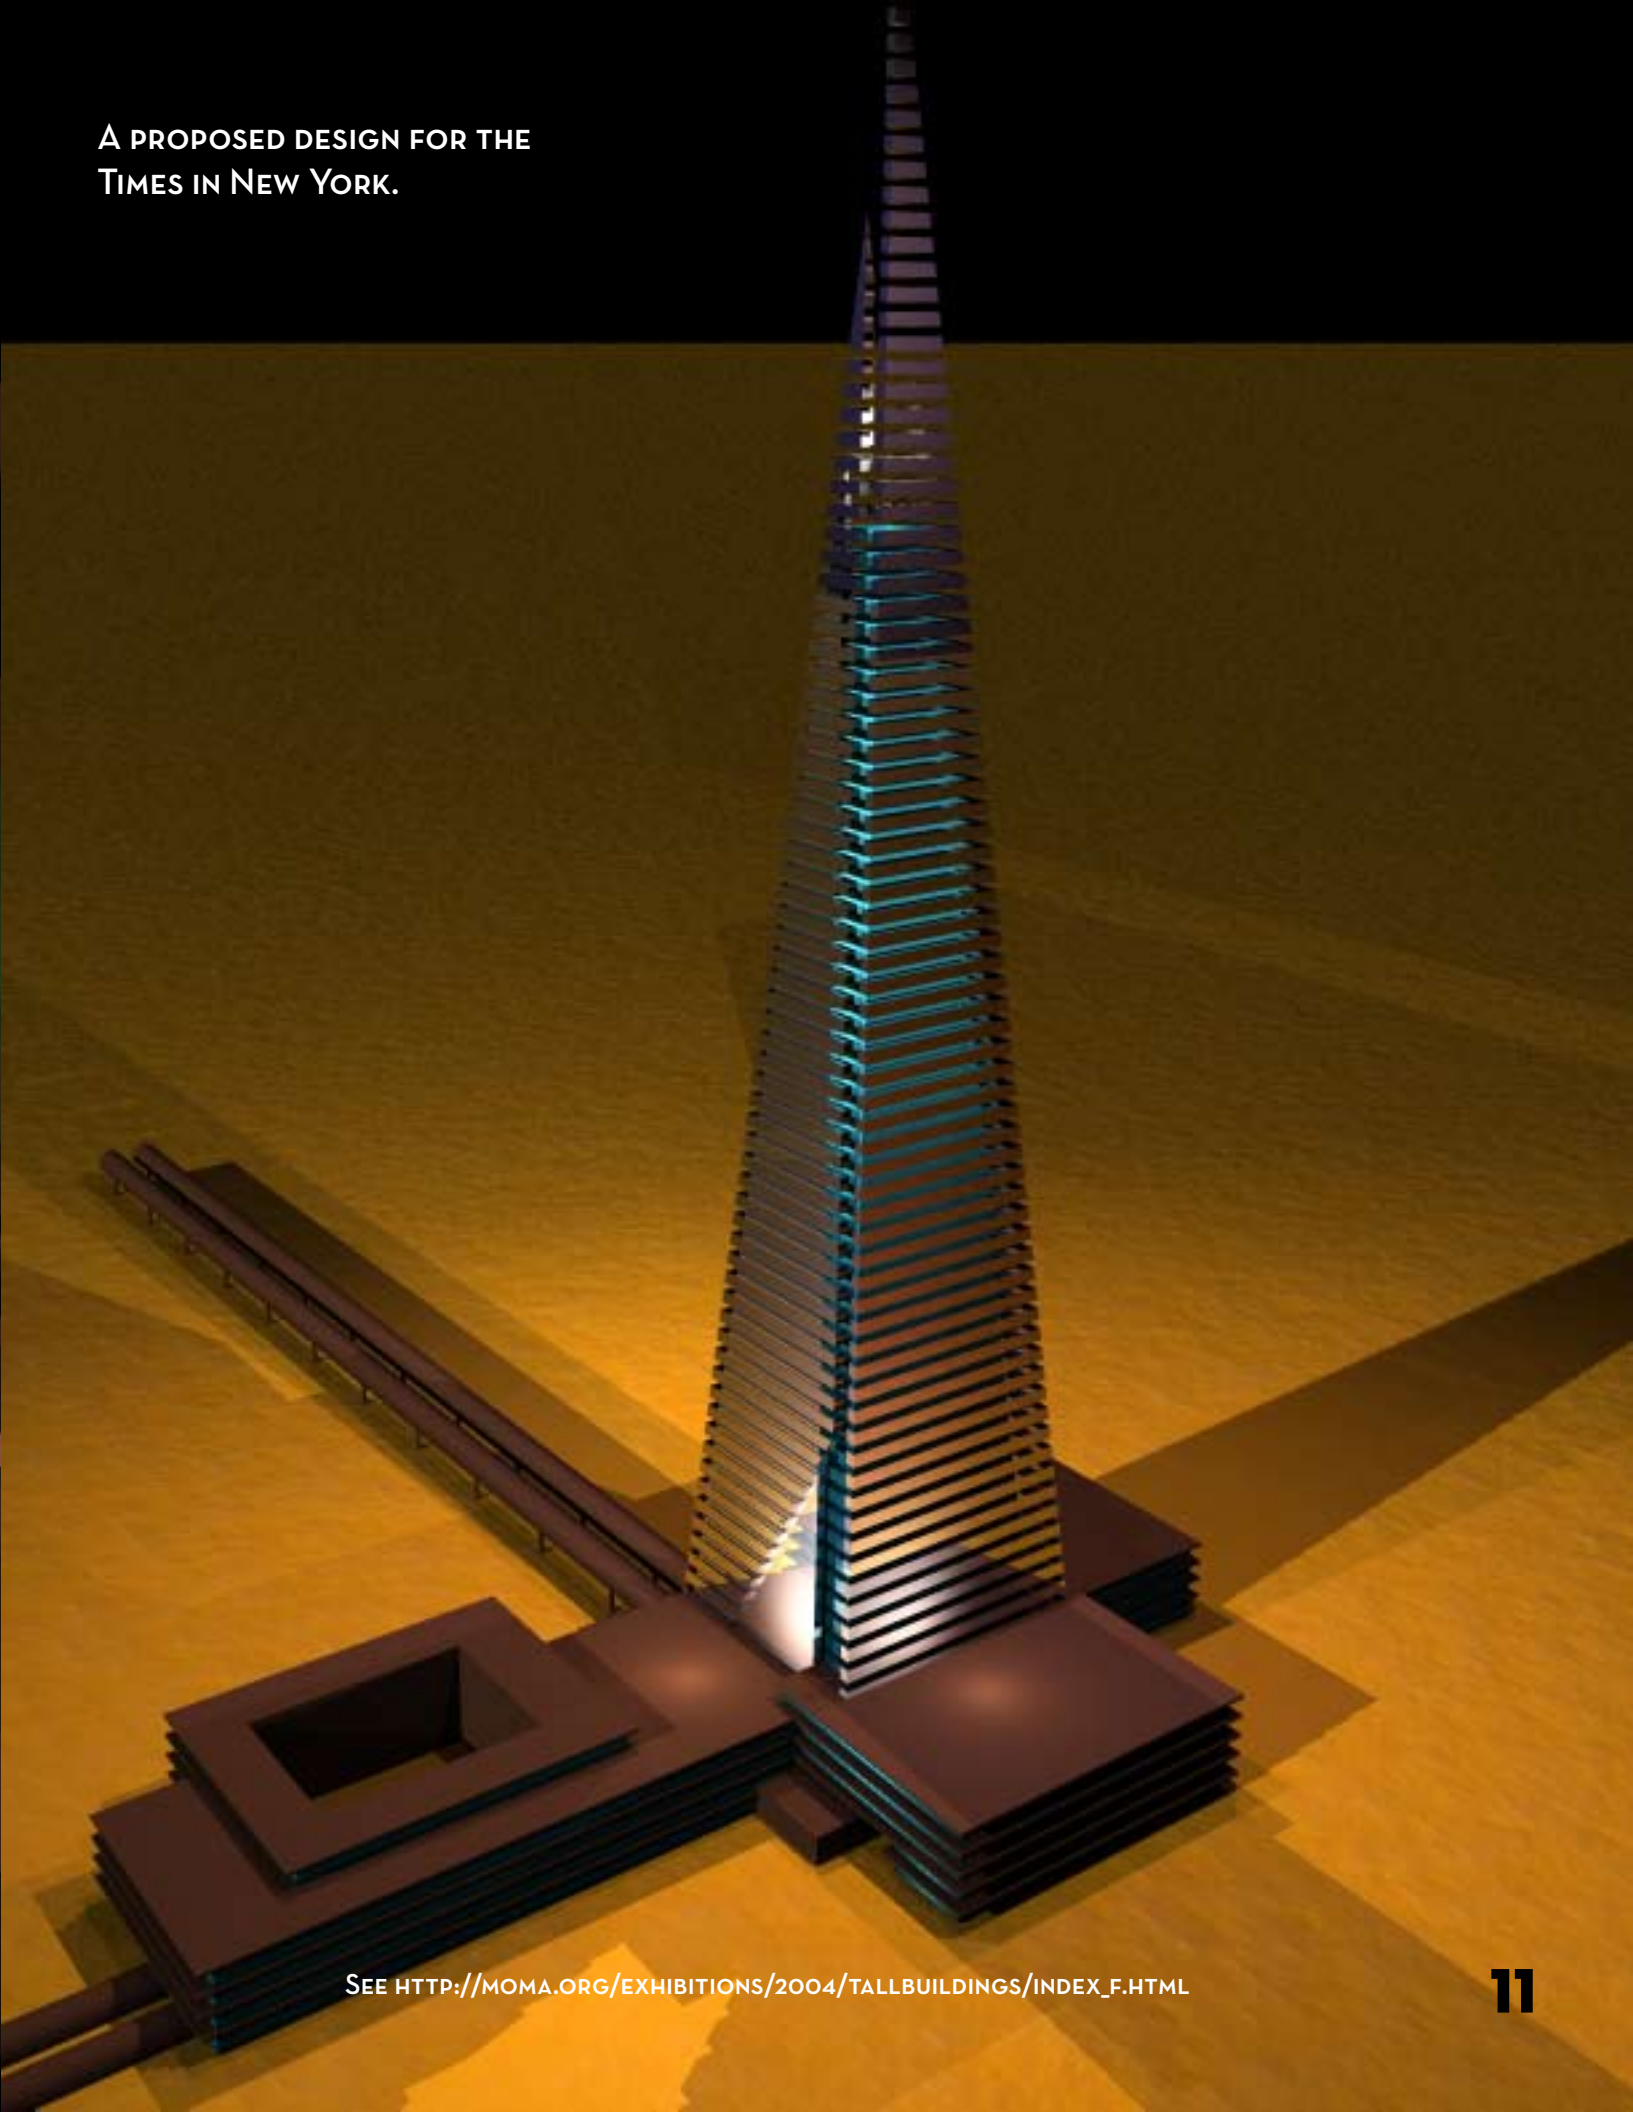

IS A COLLECTION OF BRYCE MODELS, INSPIRED BY THE MOMA EXHIBIT "TALL BUILDINGS". THERE ARE SEVERAL WHICH ARE COMPLETELY FICTICIOUS, AND SEVERAL ARE ATTEMPTS TO EMULATE SPECIFIC GEOMETRIES. SIT BACK AND MARVEL!

EDF HEADQUARTERS IS BUILT, IN PARIS, FRANCE

486FT | 148M | ARCHITECT: HENRY N. COBB | PEI COBB FREED & PARTNERS | 1995-2002

ELECTRICITÉ DE FRANCE (EDF) HEADQUARTERS

LA DÉFENCE,
PARIS, FRANCE

I DECIDED TO MAKE MY OWN ISLAND SKYSCRAPER, INSPIRED BY THE HIGHCLIFF & SUMMIT BUILDINGS IN HONG KONG.

GOOD ARCHITECTURE SHOULD
CATCH THE EYE. OK, SO I MAY
HAVE OVERSTEPPED.

30 ST. MARY AXE
THE GHERKIN. THE STUBBY
ROCKETSHIP. IT'S BUILT IN LON-
DON.

A PROPOSED DESIGN FOR THE
TIMES IN NEW YORK.

Commmute!

BRYCE MODELS WITH CARRARA BITS AND PHOTOSHOP